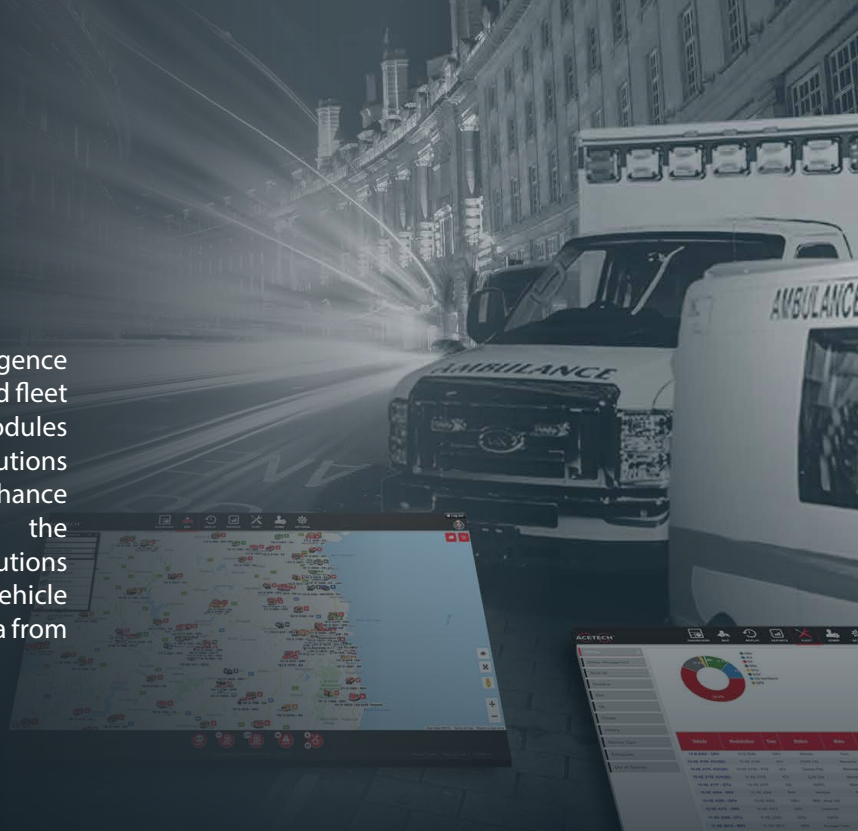

**ACETECH™** is a global manufacturer of Vehicle Intelligence for your vehicle fleet. Our solutions include cloud-based fleet management software, robust safety & eco-friendly modules and intelligent electronic control units. **ACETECH™** solutions integrate seamlessly into your vehicles to enhance performance, improve safety and revolutionize the operation of your entire fleet. With over 65,000 solutions installed worldwide, we are the leader of high-tech vehicle systems that provide you the user with unmatched data from your fleet.

## Fleet Tracking

*Always know where your vehicles are located.*

- Real-time data provides live mapping of fleet activity.
- Robust reporting suite designed for EMS operations.

## Location

Live location mapping & vehicle route replay. Take the guesswork out of knowing where your vehicles are and have been.