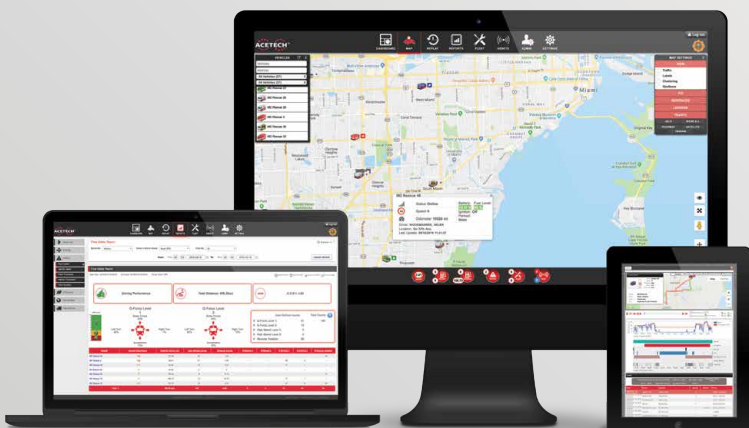

a multi award winning company

info@acotech.com | www.acotech.com